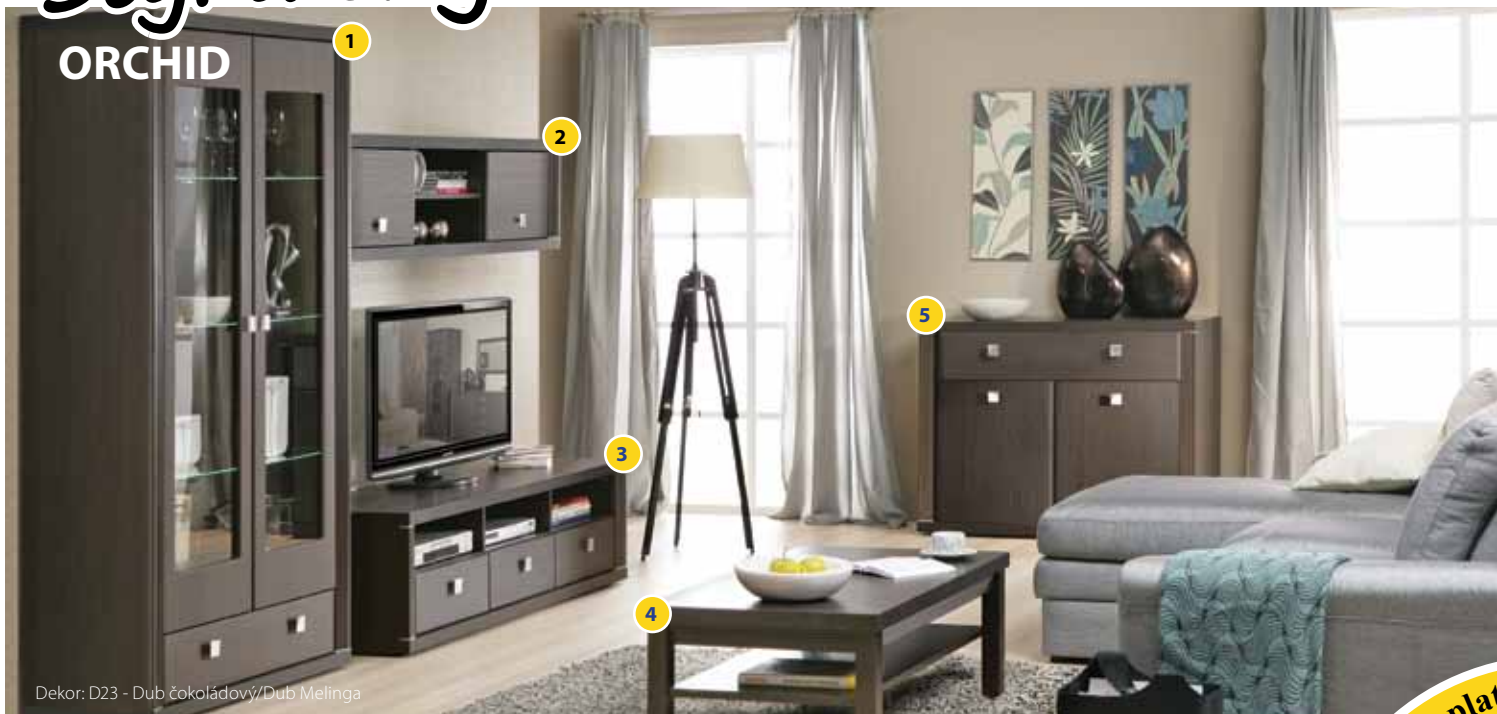

Styl a elegance ve Vaší domácnosti

ORCHID

Dekor: D23 - Dub čokoládový/Dub Melinga

1. ORCV72 vitrína 102,1/195,5/42 cm, ~~7800~~ **6320 CZK**
2. ORCH02 police 161,9/40,4/25,8 cm, ~~2964~~ **2400 CZK**
3. ORCT03 RTV stůl 161,9/45,1/52,7 cm, ~~4774~~ **3870 CZK**

4. ORCT12 konferenční stůl 110/40/60 cm, ~~1591~~ **1290 CZK**
5. ORCK22 komoda 112,1/86,7/42 cm, ~~4774~~ **3870 CZK**

akce je platná

CENY
H